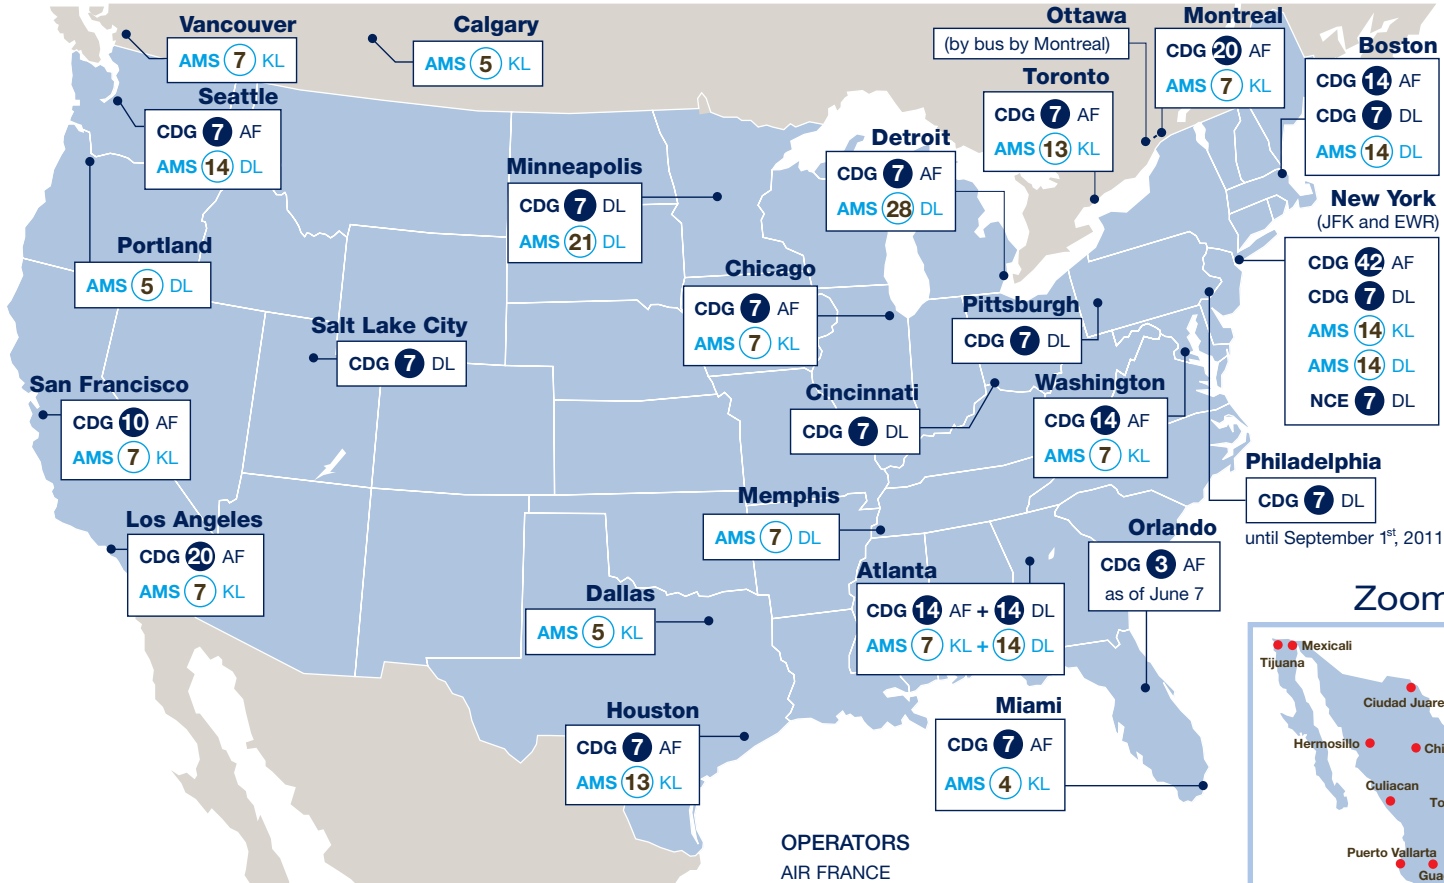

North America and Mexico - Summer 2011

until September 1st, 2011

OPERATORS
 AIR FRANCE
 KLM
 AEROMEXICO
 DELTA AIR LINES

7 **4** : Weekly frequencies
 Evolutionary frequencies, week of reference: July 11, 2011