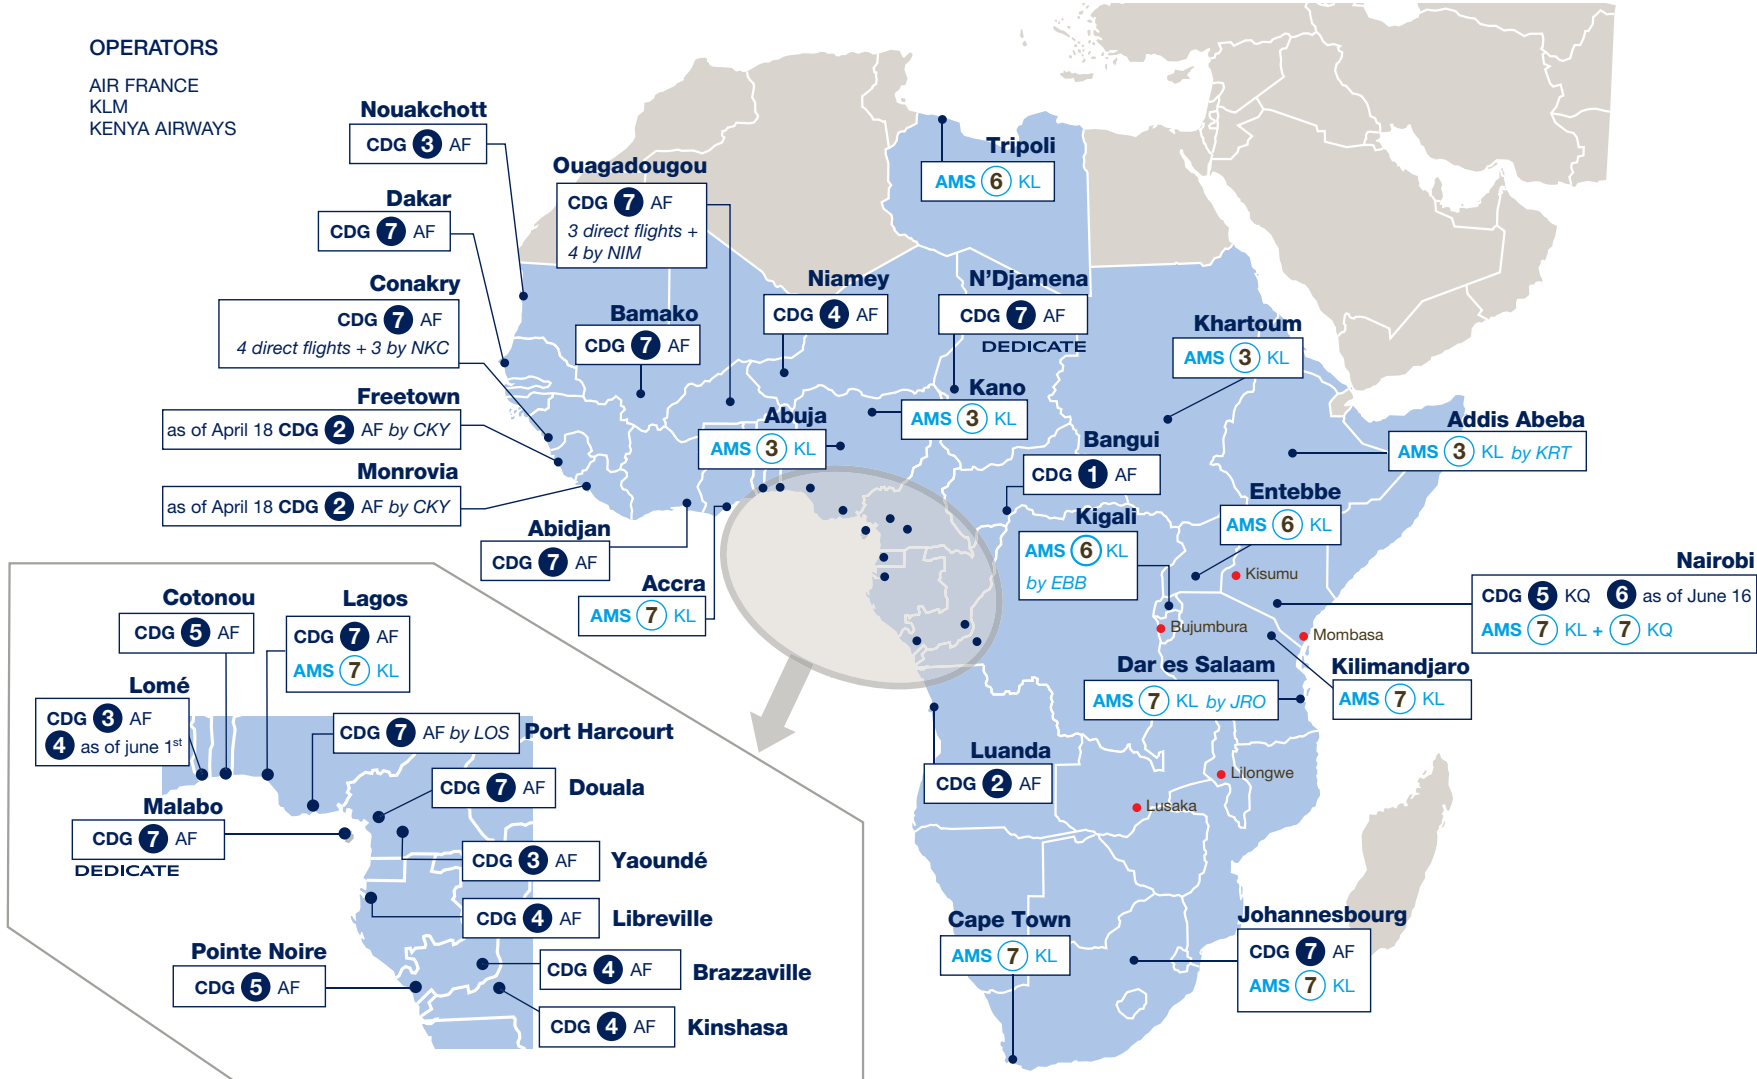

Africa - Summer 2011

OPERATORS

AIR FRANCE
KLM
KENYA AIRWAYS

7 4 : Weekly frequencies

• Beyonds AF or KL

Evolutionary frequencies, week of reference: July 7, 2011